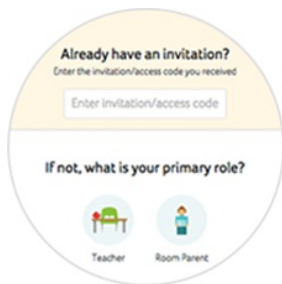

Please join Severna Park United Methodist Church Nursery School community on Bloomz!

Bloomz is a new app that works both on your smartphone as well as on your computer. You will receive quick updates and photos of community activities, be able to access our community calendar, and more. All in a private and secure environment.

New Bloomz Member

1. Download the "Bloomz" app from the AppStore/PlayStore and click "Create Account". If browser, go to bloomz.com and click on "Join Bloomz"
2. In the text box, enter **9ZDYY2**
3. Create your account